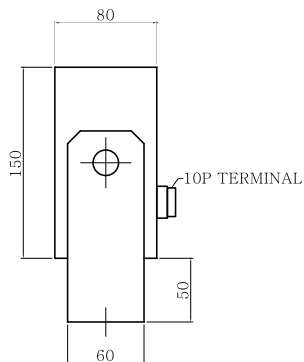

Local Display

PL-80 SERIES

Local Display

FEATURES

SIMPLE DISPLY

APPLICATIONS

ALL TYPE CRANES

SPECIFICATIONS

POWER SUPPLY	AC110V / 220V ±10% 50/60HZ	
POWER CONSUMPTION	APPROX 10W	
INPUT SIGNAL	SERIAL RS422 FROM LOAD CELL CONTROLLER or LOAD LIMITER	
DISPLAY	A,B,C,D LOAD	TOTAL LOAD
	LCD MODULE	7 SEGMENT 4 DIGITS RED L.E.D.
WORKING TEMPERATURE RANGE	-10°C ~ +50°C	
RELATIVE HUMIDITY	85% RH MAX (NON-CONDENSING)	
DECIMAL POINT POSITION	0, 0.0, 0.00, 0.000	
MIN. DIVISION	x1, x2, x5, x10	
MAX. DISPLAY	9999