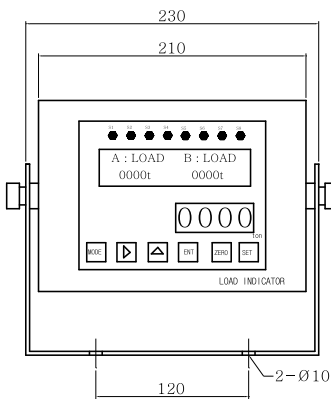

Local Display

PL-80 SERIES

Local Display

FEATURES

SIMPLE DISPLY

APPLICATIONS

ALL TYPE CRANES

SPECIFICATIONS

POWER SUPPLY	AC110V / 220V ±10% 50/60HZ	
POWER CONSUMPTION	APPROX 10W	
INPUT SIGNAL	SERIAL RS422 FROM LOAD CELL CONTROLLER or LOAD LIMITER	
DISPLAY	A,B,C,D LOAD	TOTAL LOAD
	LCD MODULE	7 SEGMENT 4 DIGITS RED L.E.D.
WORKING TEMPERATURE RANGE	-10°C ~ +50°C	
RELATIVE HUMIDITY	85% RH MAX (NON-CONDENSING)	
DECIMAL POINT POSITION	0, 0.0, 0.00, 0.000	
MIN. DIVISION	x1, x2, x5, x10	
MAX. DISPLAY	9999